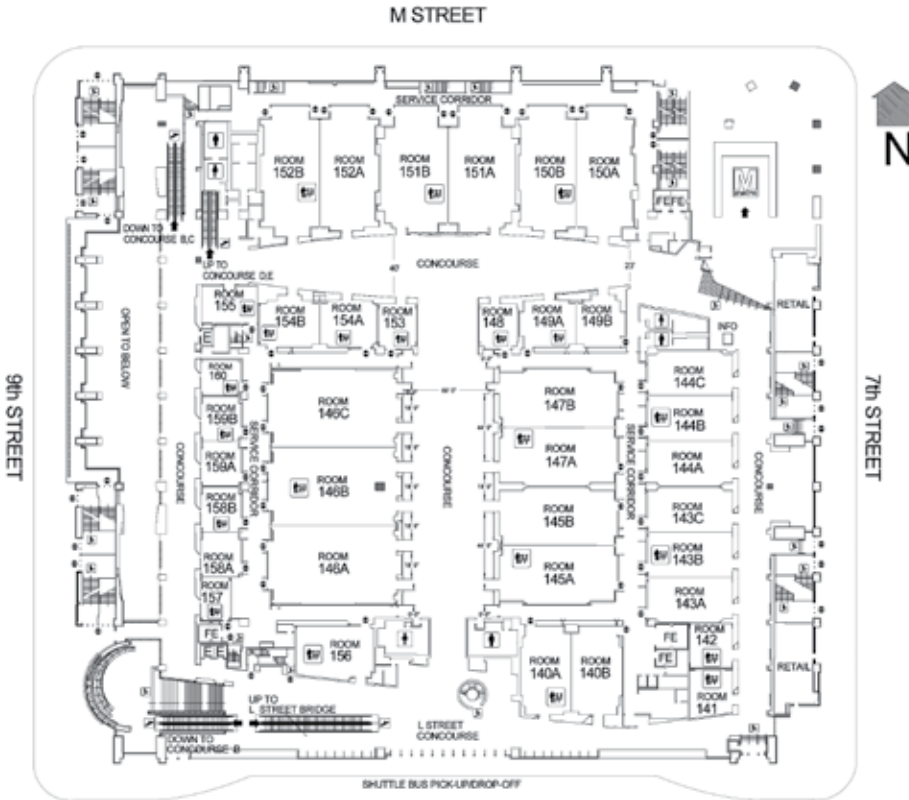

WASHINGTON CONVENTION CENTER

WASHINGTON CONVENTION CENTER MEETING ROOMS STREET LEVEL

L STREET

SHUTTLE BUS PICKUP/DROP-OFF

MT. VERNON PLACE