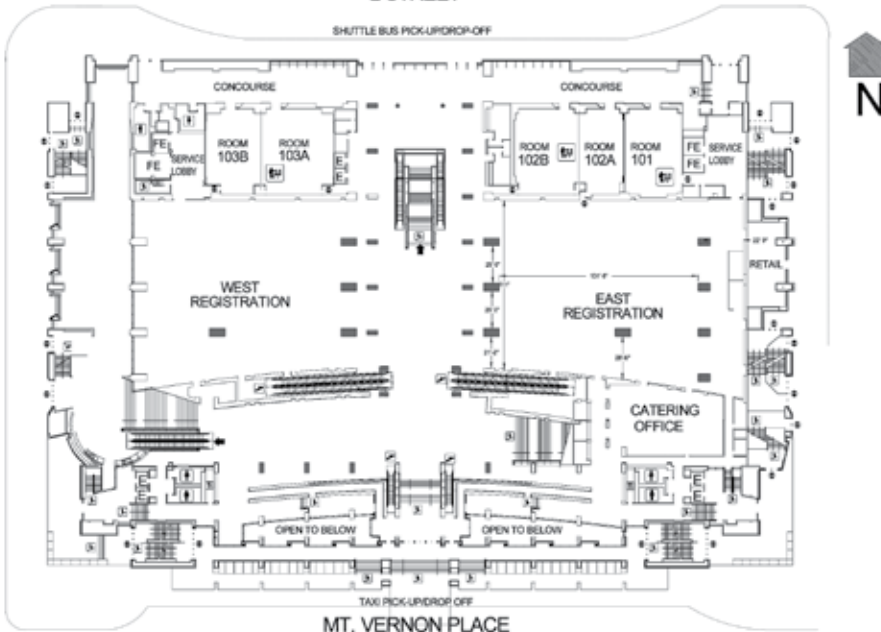

WASHINGTON CONVENTION CENTER

WASHINGTON CONVENTION CENTER MEETING ROOMS STREET LEVEL

L STREET

SHUTTLE BUS PICKUP/DROP-OFF

MT. VERNON PLACE