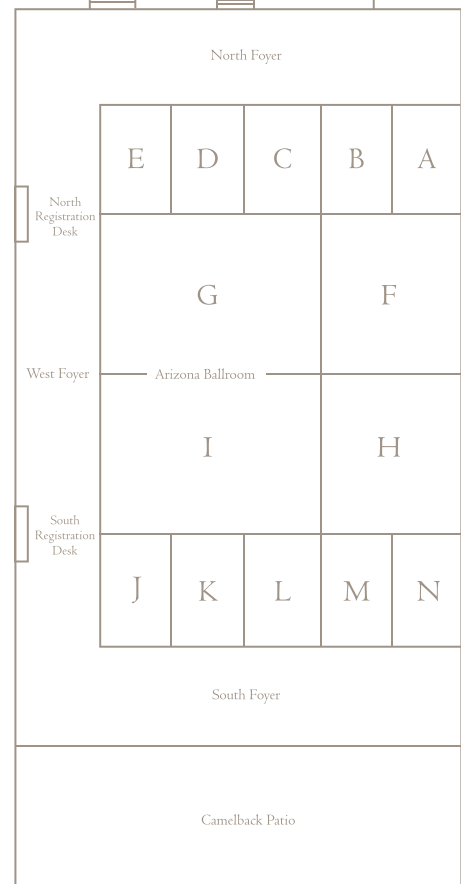

 Opening September 2008

 Now Open

You will never feel crowded, cramped, inhibited or overpowered. And when you leave, you'll be changed for the better and likely planning your return.

CAMELBACK INN CAPACITIES CHART

ROOM NAME	(W x L x H)	SQ. FT.	Theatre	Schoolroom	Conference	Reception	Banquet
Arizona Ballroom	128 x 156 x 22	19,968	1,950	1,150	n/a	2,100	1,540
Salons A - E and N - J (each)	25 x 32 x 22	800	80	40	24	80	50
Salons F - H (each)	46 x 50 x 22	2,300	200	132	n/a	240	160
Salons G - I (each)	46 x 75 x 22	3,450	320	198	n/a	360	280
Salons A - G and H - N	78 x 128 x 22	9,984	1,000	580	n/a	1,050	770
Salons F - I	92 x 128 x 22	11,776	1,180	690	n/a	1,200	880
Salons A, B, F, H, M, N	50 x 156 x 22	7,800	780	450	n/a	820	520
Salons C, D, E, G, I, J, K, L	75 x 156 x 22	11,700	1,880	640	n/a	1,200	910
Salons A, B, F or H, M, N	50 x 78 x 22	3,900	400	220	n/a	400	280
Salons C, D, E, G or I, J, K, L	75 x 78 x 22	5,850	600	340	n/a	615	490
Town Hall	51 x 29 x 8	1,645	150	84	36	150	100
Peace Pipe	71 x 51 x 10	3,719	380	220	36	300	240
Sunshine	79 x 54 x 14	4,128	400	220	n/a	400	270
Cholla	41 x 55 x 7	2,187	180	110	36	150	110
Sonoran Terrace	n/a	n/a	n/a	n/a	n/a	n/a	500
Mesquite & Palo Verde	23 x 15 x 7	379	25	16	16	n/a	n/a
Saguaro	22 x 20 x 7	396	25	16	16	n/a	n/a
Cottonwood	22 x 30 x 10	660	50	40	20	60	40
Boardroom	35 x 15	600	n/a	n/a	20	n/a	n/a
* Mummy Mountain Western Cookout	n/a	n/a	n/a	n/a	n/a	n/a	1000